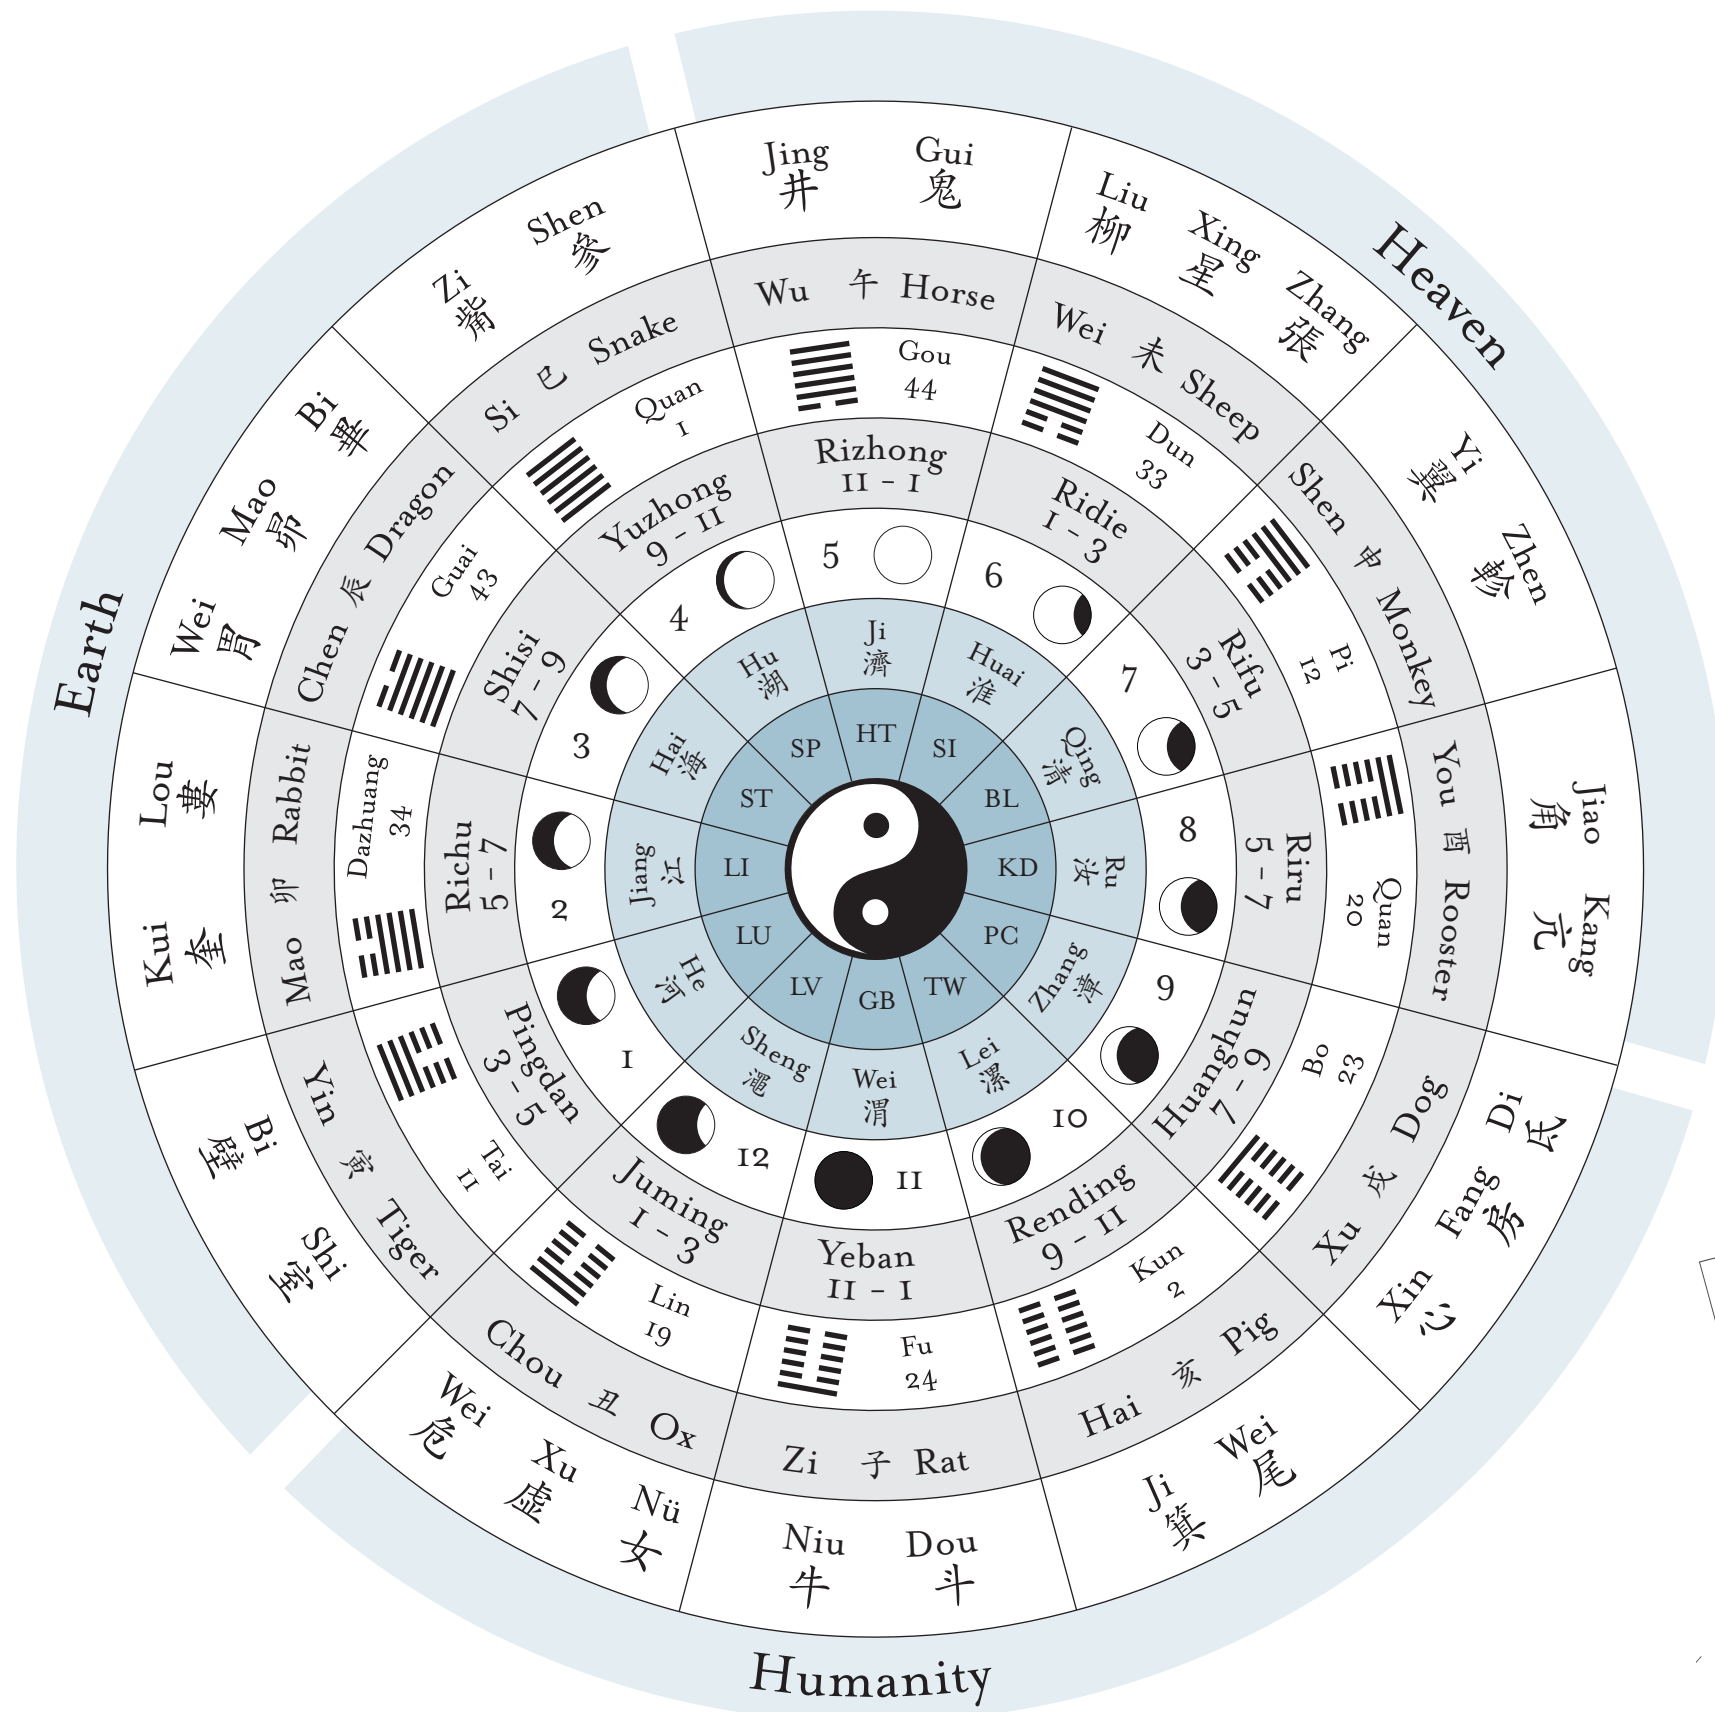

CHINESE MEDICINE HOLOMAP

MAP DESCRIBING THE RESONANCE OF MACROCOSM AND MICROCOSM

The Chinese Organ Clock and The 28 Stellar Constellations

THE 28 STELLAR CONSTELLATIONS						
East						
North						
West						
South						